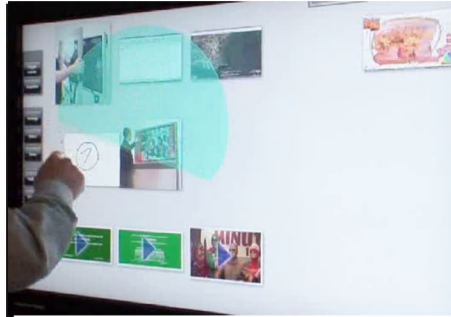

Spliss - your virtual whiteboard

Turn your large touchscreen into a virtual whiteboard or flipchart - including all the wall space you need to arrange your notes. Spliss provides all the features you expect for an unprecedented user experience:

- draw with your finger or any stylus using different colors and styles. The line width automatically follows your pointers size.
- Make annotations on top of any application and capture screenshots.
- Arrange all notes and loaded images on the virtual table or wall. Zoom in and out and move around everything with multitouch gestures.
- Spread your notes directly by email or store them on disc.

Details:

- Requires special touch hardware
- Works on WindowsXP and Vista
- Currently supports JPEG images and Quicktime h.264 videos
- Features include:
 - Annotations/Screenshots
 - Free drawing and erasing
 - Import of images and playback of video
 - Storage and emailing of images and drawings
 - Table mode to rotate the whole application